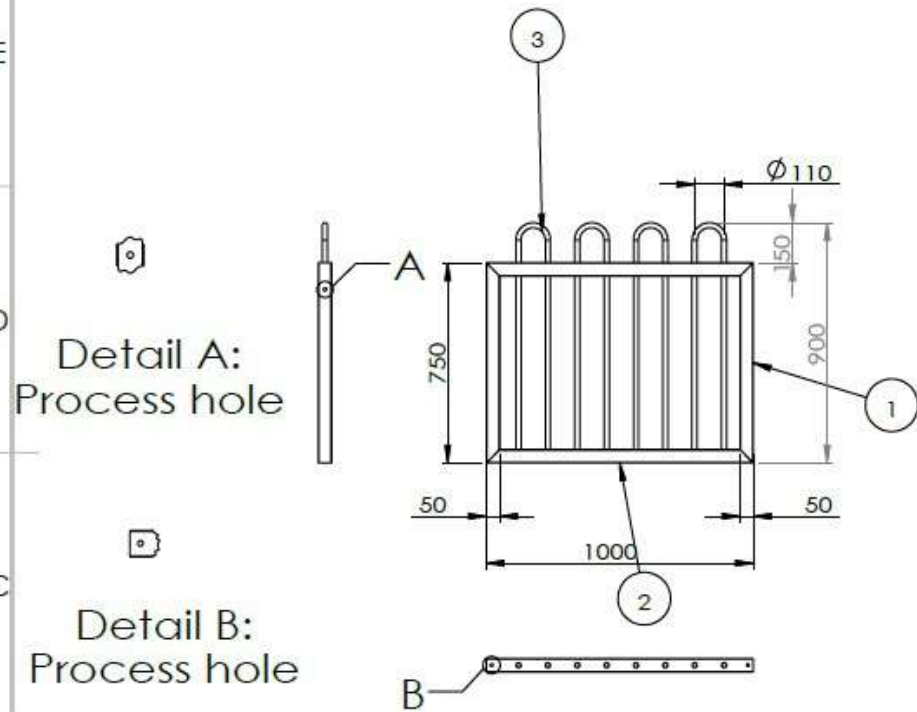

BOW TOP GATE - 900(W) X 1000(H)

GENERAL NOTES:

- 1.UNLESS OTHERWISE SPECIFIED DIMENSIONS ARE MM.
- 2.ALL DIMENSIONS ARE BEFORE ANY FINISHING OR COATING.
- 3.ALL DIMENSIONS ARE ± 1 MM(UNLESS OTHERWISE NOTED).
- 4.Drawings are for reference only, and if there is any change, consult with management